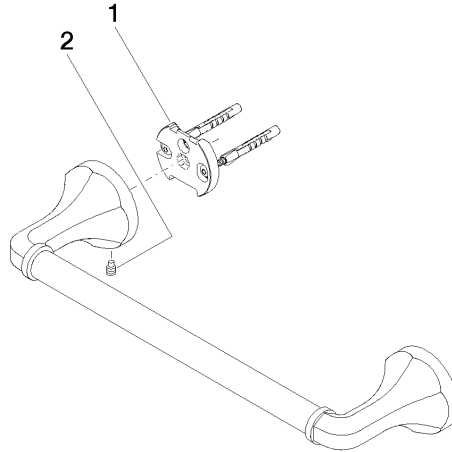

83 030 361

- gauge 300 mm
- width 360mm
- height 60 mm
- rosette Ø 60 mm
- 90mm projection

	Chrome	83 030 361-00
	Brushed Platinum	83 030 361-06
	Platinum	83 030 361-08
	Durabress (23kt Gold)	83 030 361-09
	Brushed Durabress (23kt Gold)	83 030 361-28
	Brushed Dark Platinum	83 030 361-99

**Recommended miscellaneous**

**MADISON Mounting for towel bar/tumbler mounting on two sides -** 12 358 970 90

- for towel bar mounting plus towel bar mounting on back.

83 030 361

mm [inches]

83 030 361

### Spare parts list

No.	Item Number	Name	Quantity used	Delivery time
1	05 17 97 507 00 90	fixing set	2	2
2	04 31 11 140 00 90	pin	2	2